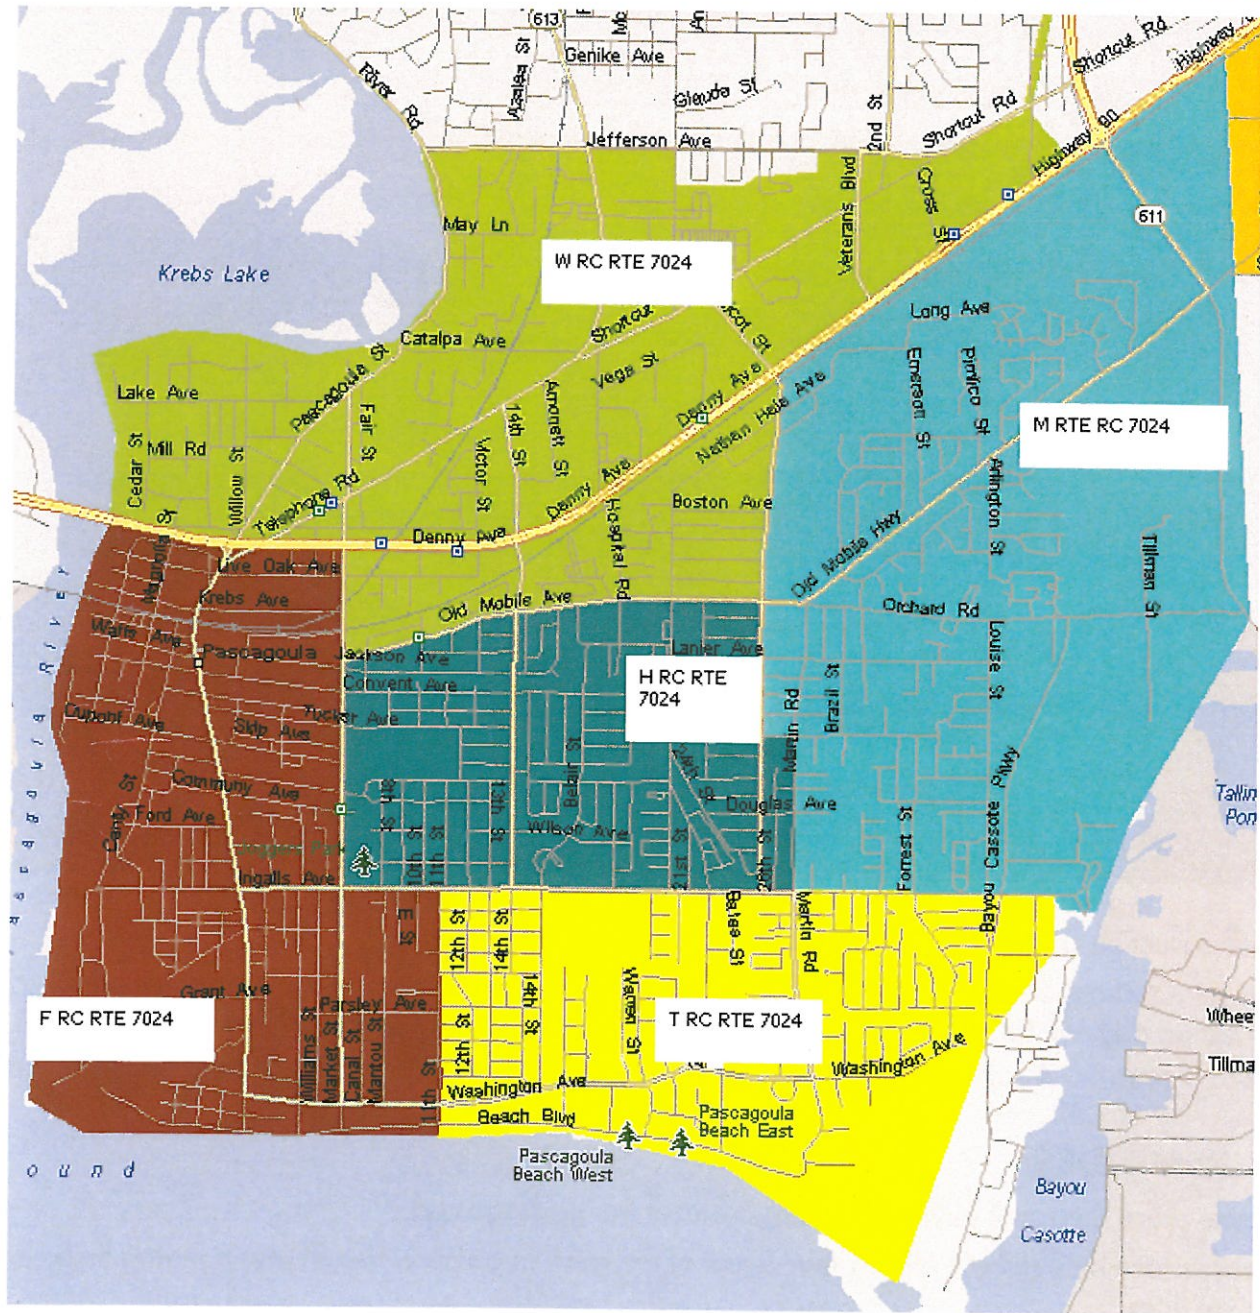

Collection days will remain the same, see map below for further details.

- Monday
- Tuesday
- Wednesday
- Thursday
- Friday

For more information on Waste Pro's waste services, please visit us at: [www.wasteprousa.com](http://www.wasteprousa.com) or call 228-818-5393