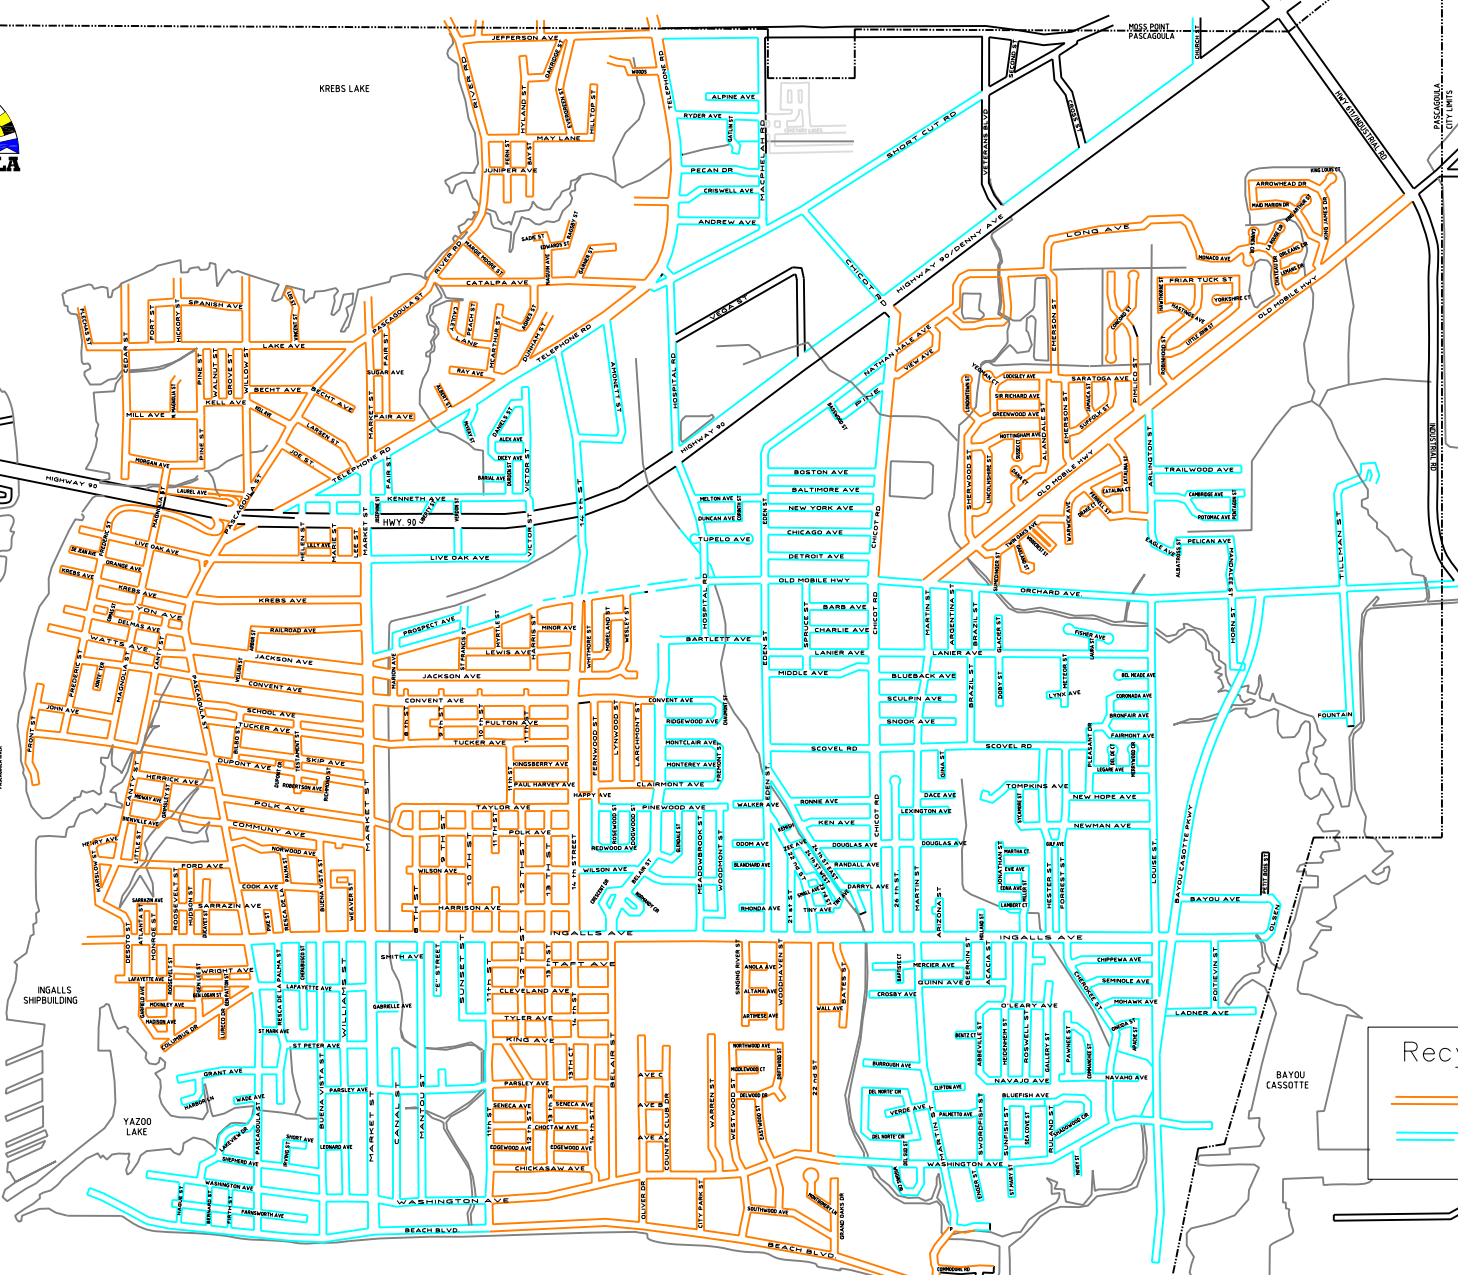

KRESS LAKE

Recycle Schedule

-  B week
-  A week

MISSISSIPPI SOUND

BAYOU CASSOTTE

INGALLS SHIPBUILDING

INGALLS SHIPBUILDING

YAZOO LAKE

A Week

2010

B Week

PLEASE SEE RECYCLE MAP FOR LOCATIONS

January

S	M	T	W	T	F	S
					1	2
3	4	5	6	7	8	9
10	11	12	13	14	15	16
17	18	19	20	21	22	23
24	25	26	27	28	29	30
31						

February

S	M	T	W	T	F	S
	1	2	3	4	5	6
7	8	9	10	11	12	13
14	15	16	17	18	19	20
21	22	23	24	25	26	27
28						

March

S	M	T	W	T	F	S
	1	2	3	4	5	6
7	8	9	10	11	12	13
14	15	16	17	18	19	20
21	22	23	24	25	26	27
28	29	30	31			

April

S	M	T	W	T	F	S
				1	2	3
4	5	6	7	8	9	10
11	12	13	14	15	16	17
18	19	20	21	22	23	24
25	26	27	28	29	30	

September

S	M	T	W	T	F	S
			1	2	3	4
5	6	7	8	9	10	11
12	13	14	15	16	17	18
19	20	21	22	23	24	25
26	27	28	29	30		

October

S	M	T	W	T	F	S
					1	2
3	4	5	6	7	8	9
10	11	12	13	14	15	16
17	18	19	20	21	22	23
24	25	26	27	28	29	30
31						